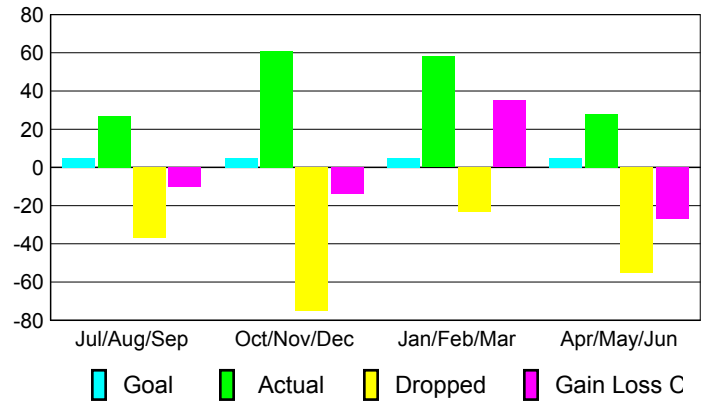

Membership Results 2008-2009

Goal, New, Dropped, Gain/Loss

Comparison of Membership Gain/Loss

Current Year Compared to the Previous Year