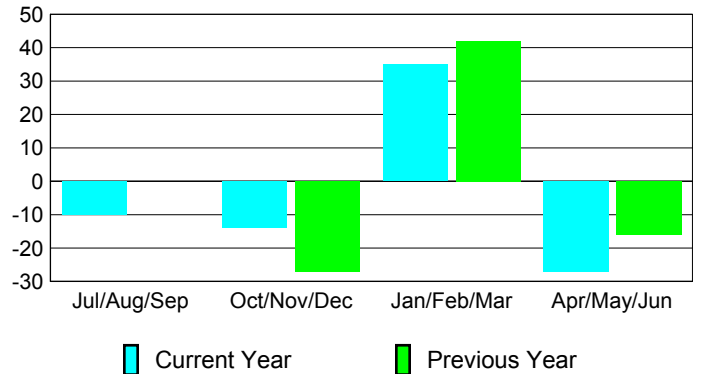

Membership Results 2008-2009

Membership 2007-2008

Month	Net Memb Goal	Actual New Memb	Actual Dropped Memb	Gain/Loss of Memb	Gain/Loss of Memb
Jul/Aug/Sep	5	27	-37	-10	0
Oct/Nov/Dec	5	61	-75	-14	-27
Jan/Feb/Mar	5	58	-23	35	42
Apr/May/June	5	28	-55	-27	-16
Totals	20	174	-190	-16	-1

Membership Results 2008-2009

Goal, New, Dropped, Gain/Loss

Comparison of Membership Gain/Loss

Current Year Compared to the Previous Year

Gender Comparison 2008-2009

Male

Female