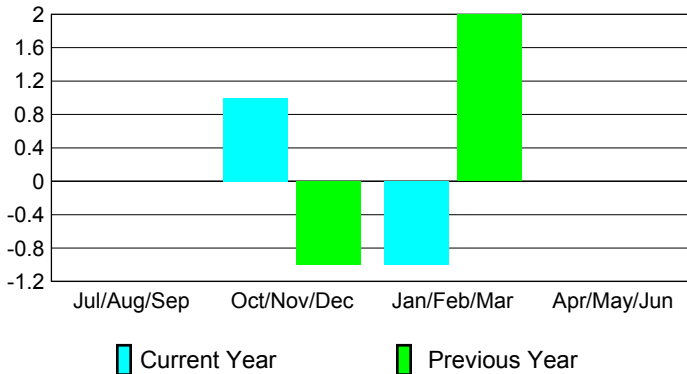

2008-2009 GMT Quarterly Report for District (or Undistricted) **District 103SE**

GMT: JACQUES 'JACK' VERBEKE

Location: FRANCE

GMT CA: 4

CLUBS

Club Results 2008-2009

Clubs 2007-2008

Month	New Club Goal	Actual New Clubs	Actual Dropped Clubs	Gain/Loss of Clubs	Gain/Loss of Clubs
Jul/Aug/Sep	0	0	0	0	0
Oct/Nov/Dec	0	1	0	1	-1
Jan/Feb/Mar	1	-1	0	-1	2
Apr/May/June	1	1	-1	0	0
Totals	2	1	-1	0	1

Club Results 2008-2009

Goal, New, Dropped, Gain/Loss

Comparison of Club Gain/Loss

Current Year Compared to the Previous Year

YTD Status Quo Clubs 2008-2009

Status Quo Clubs Compared to Status Quo Members

MEMBERSHIP