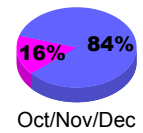

Membership Results 2008-2009

Membership 2007-2008

Month	Net Memb Goal	Actual New Memb	Actual Dropped Memb	Gain/Loss of Memb	Gain/Loss of Memb
Jul/Aug/Sep	5	27	-37	-10	0
Oct/Nov/Dec	5	61	-75	-14	-27
Jan/Feb/Mar	5	58	-23	35	42
Apr/May/June	5	28	-55	-27	-16
Totals	20	174	-190	-16	-1

Membership Results 2008-2009

Goal, New, Dropped, Gain/Loss

Comparison of Membership Gain/Loss

Current Year Compared to the Previous Year

Gender Comparison 2008-2009

Male

Female