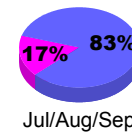

Membership Results 2008-2009

Membership 2007-2008

Month	Net Memb Goal	Actual New Memb	Actual Dropped Memb	Gain/Loss of Memb	Gain/Loss of Memb
Jul/Aug/Sep	5	27	-37	-10	0
Oct/Nov/Dec	5	61	-75	-14	-27
Jan/Feb/Mar	5	58	-23	35	42
Apr/May/June	5	28	-55	-27	-16
Totals	20	174	-190	-16	-1

Membership Results 2008-2009

Goal, New, Dropped, Gain/Loss

Comparison of Membership Gain/Loss

Current Year Compared to the Previous Year

Gender Comparison 2008-2009

Male

Female