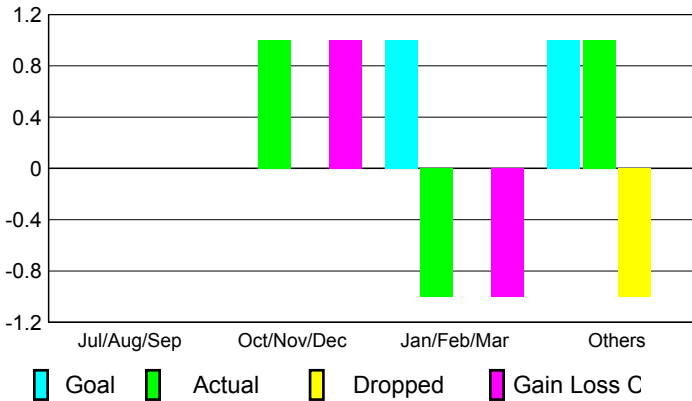

2008-2009 GMT Quarterly Report for District (or Undistricted) **District 103SE**

GMT: JACQUES 'JACK' VERBEKE

Location: FRANCE

GMT CA: 4

CLUBS

Club Results 2008-2009

Clubs 2007-2008

Month	New Club Goal	Actual New Clubs	Actual Dropped Clubs	Gain/Loss of Clubs	Gain/Loss of Clubs
Jul/Aug/Sep	0	0	0	0	0
Oct/Nov/Dec	0	1	0	1	-1
Jan/Feb/Mar	1	-1	0	-1	2
Apr/May/June	1	1	-1	0	0
Totals	2	1	-1	0	1

Club Results 2008-2009

Goal, New, Dropped, Gain/Loss

Comparison of Club Gain/Loss

Current Year Compared to the Previous Year

YTD Status Quo Clubs 2008-2009

Status Quo Clubs Compared to Status Quo Members

MEMBERSHIP

Membership Results 2008-2009

Membership 2007-2008

Month	Net Memb Goal	Actual New Memb	Actual Dropped Memb	Gain/Loss of Memb	Gain/Loss of Memb
Jul/Aug/Sep	5	27	-37	-10	0
Oct/Nov/Dec	5	61	-75	-14	-27
Jan/Feb/Mar	5	58	-23	35	42
Apr/May/June	5	28	-55	-27	-16
Totals	20	174	-190	-16	-1